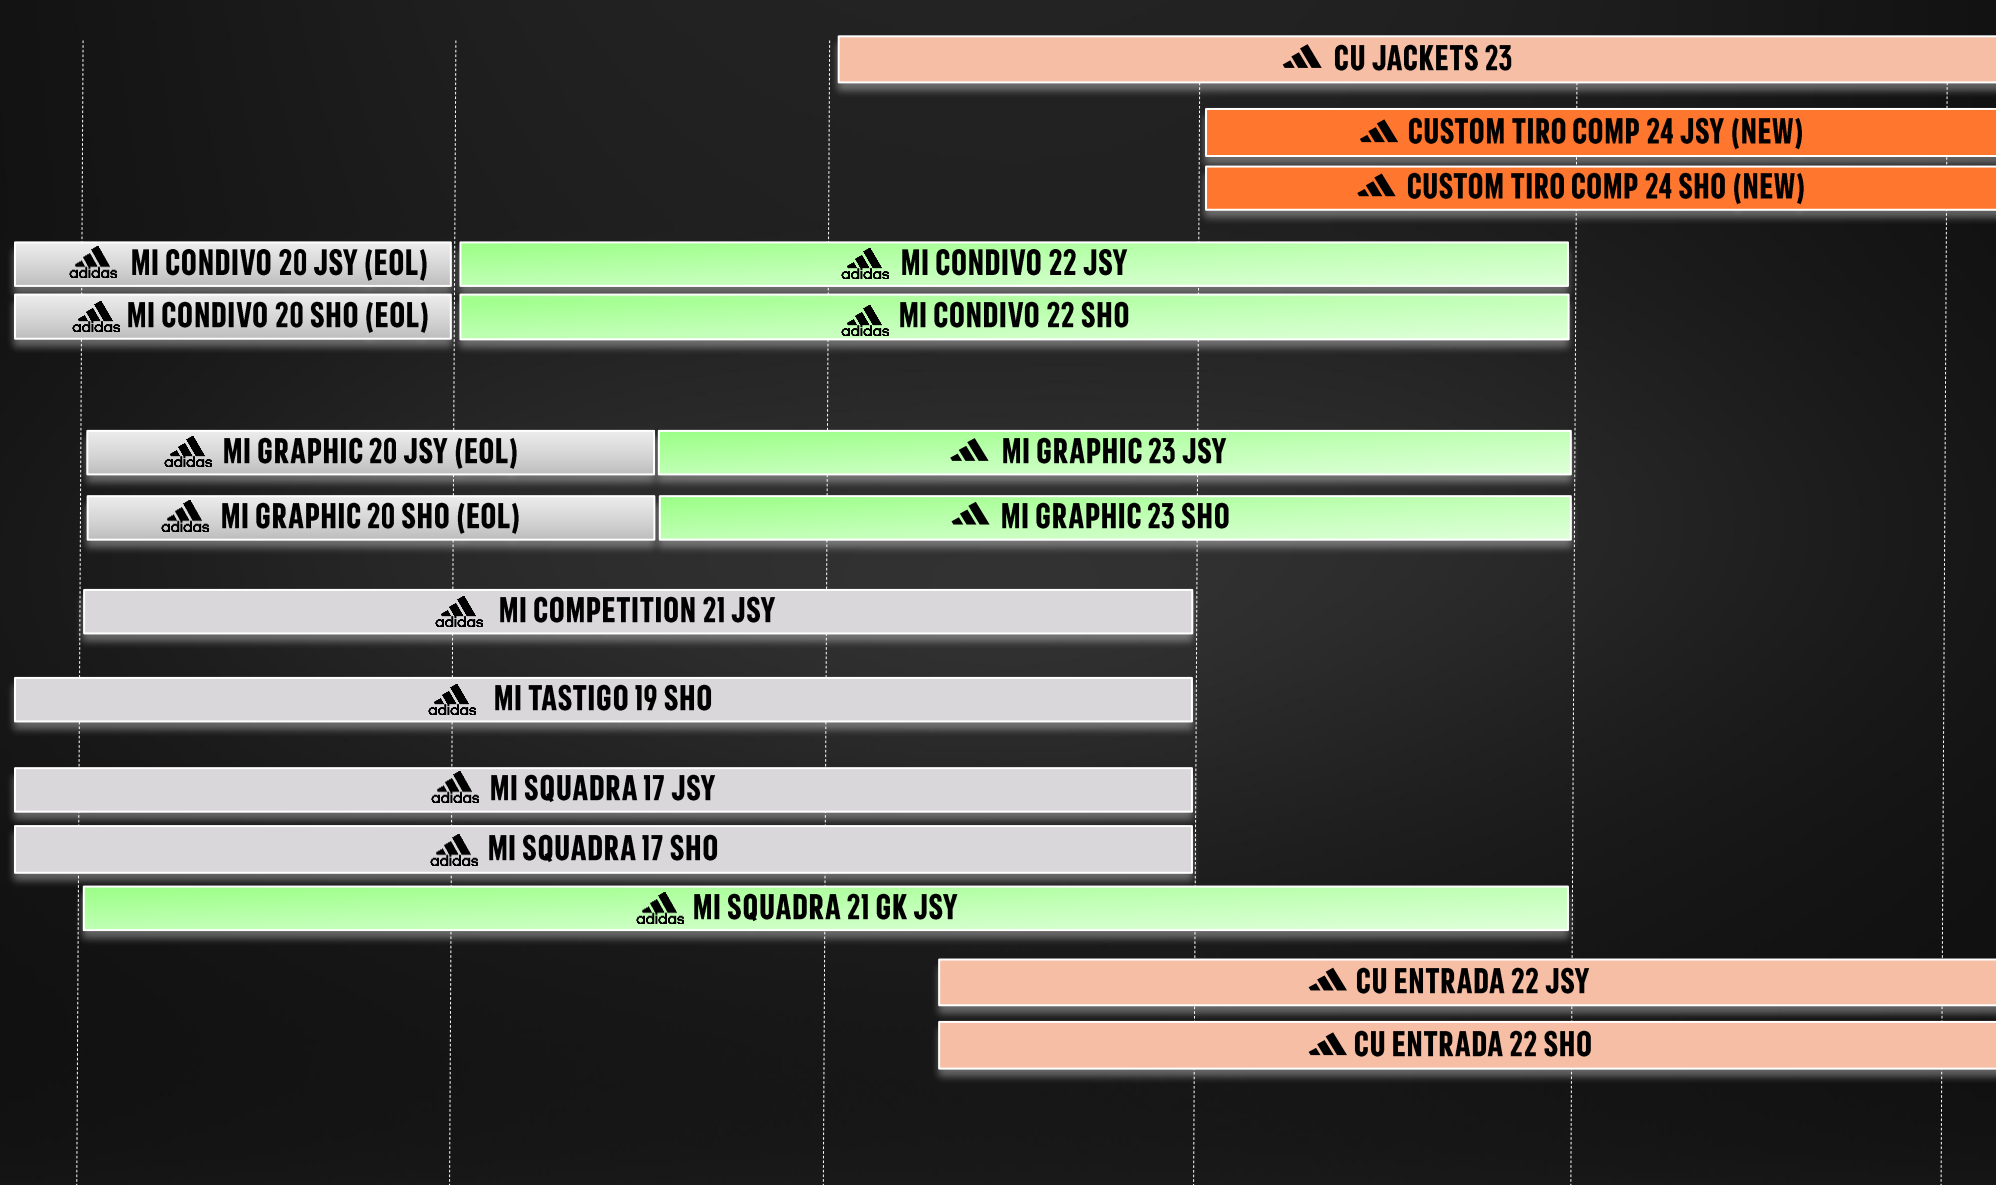

CUSTOM MATCHWEAR - TEAMWEAR LIFECYCLES

BEST 21 22 23 24 25 26

GOOD

EOL
 24 EOL
 24/25 CO
 NEW