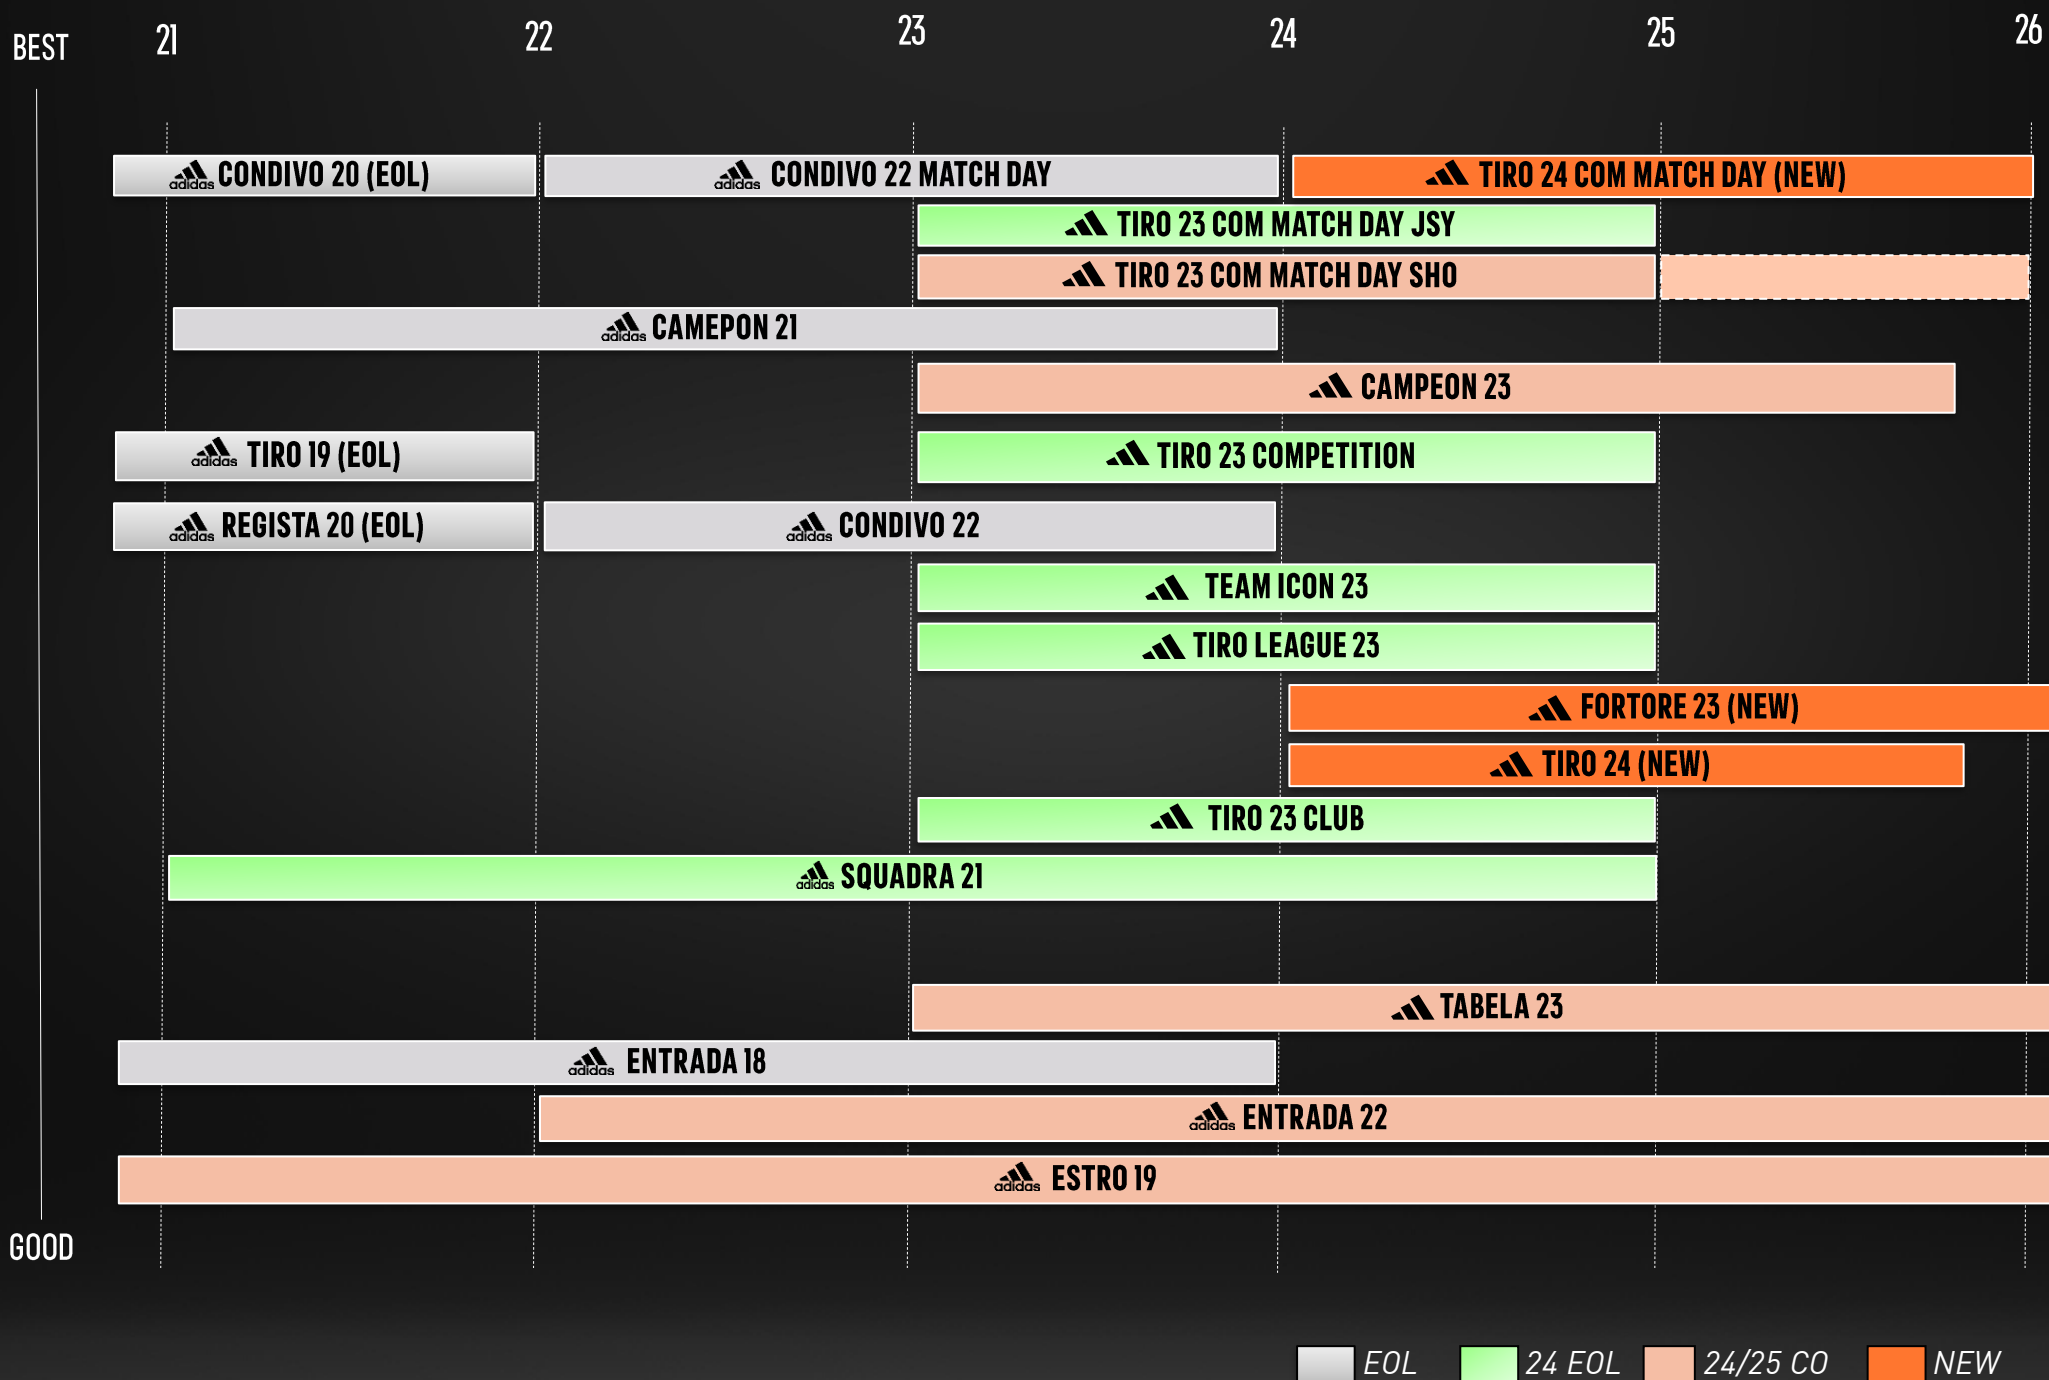

HP0735 active purple

LIFECYCLES

TRAININGWEAR - LIFECYCLES

BEST 21 22 23 24 25 26

GOOD

EOL C/O NEW

MATCHWEAR TEAMWEAR - LIFECYCLES

GOOD